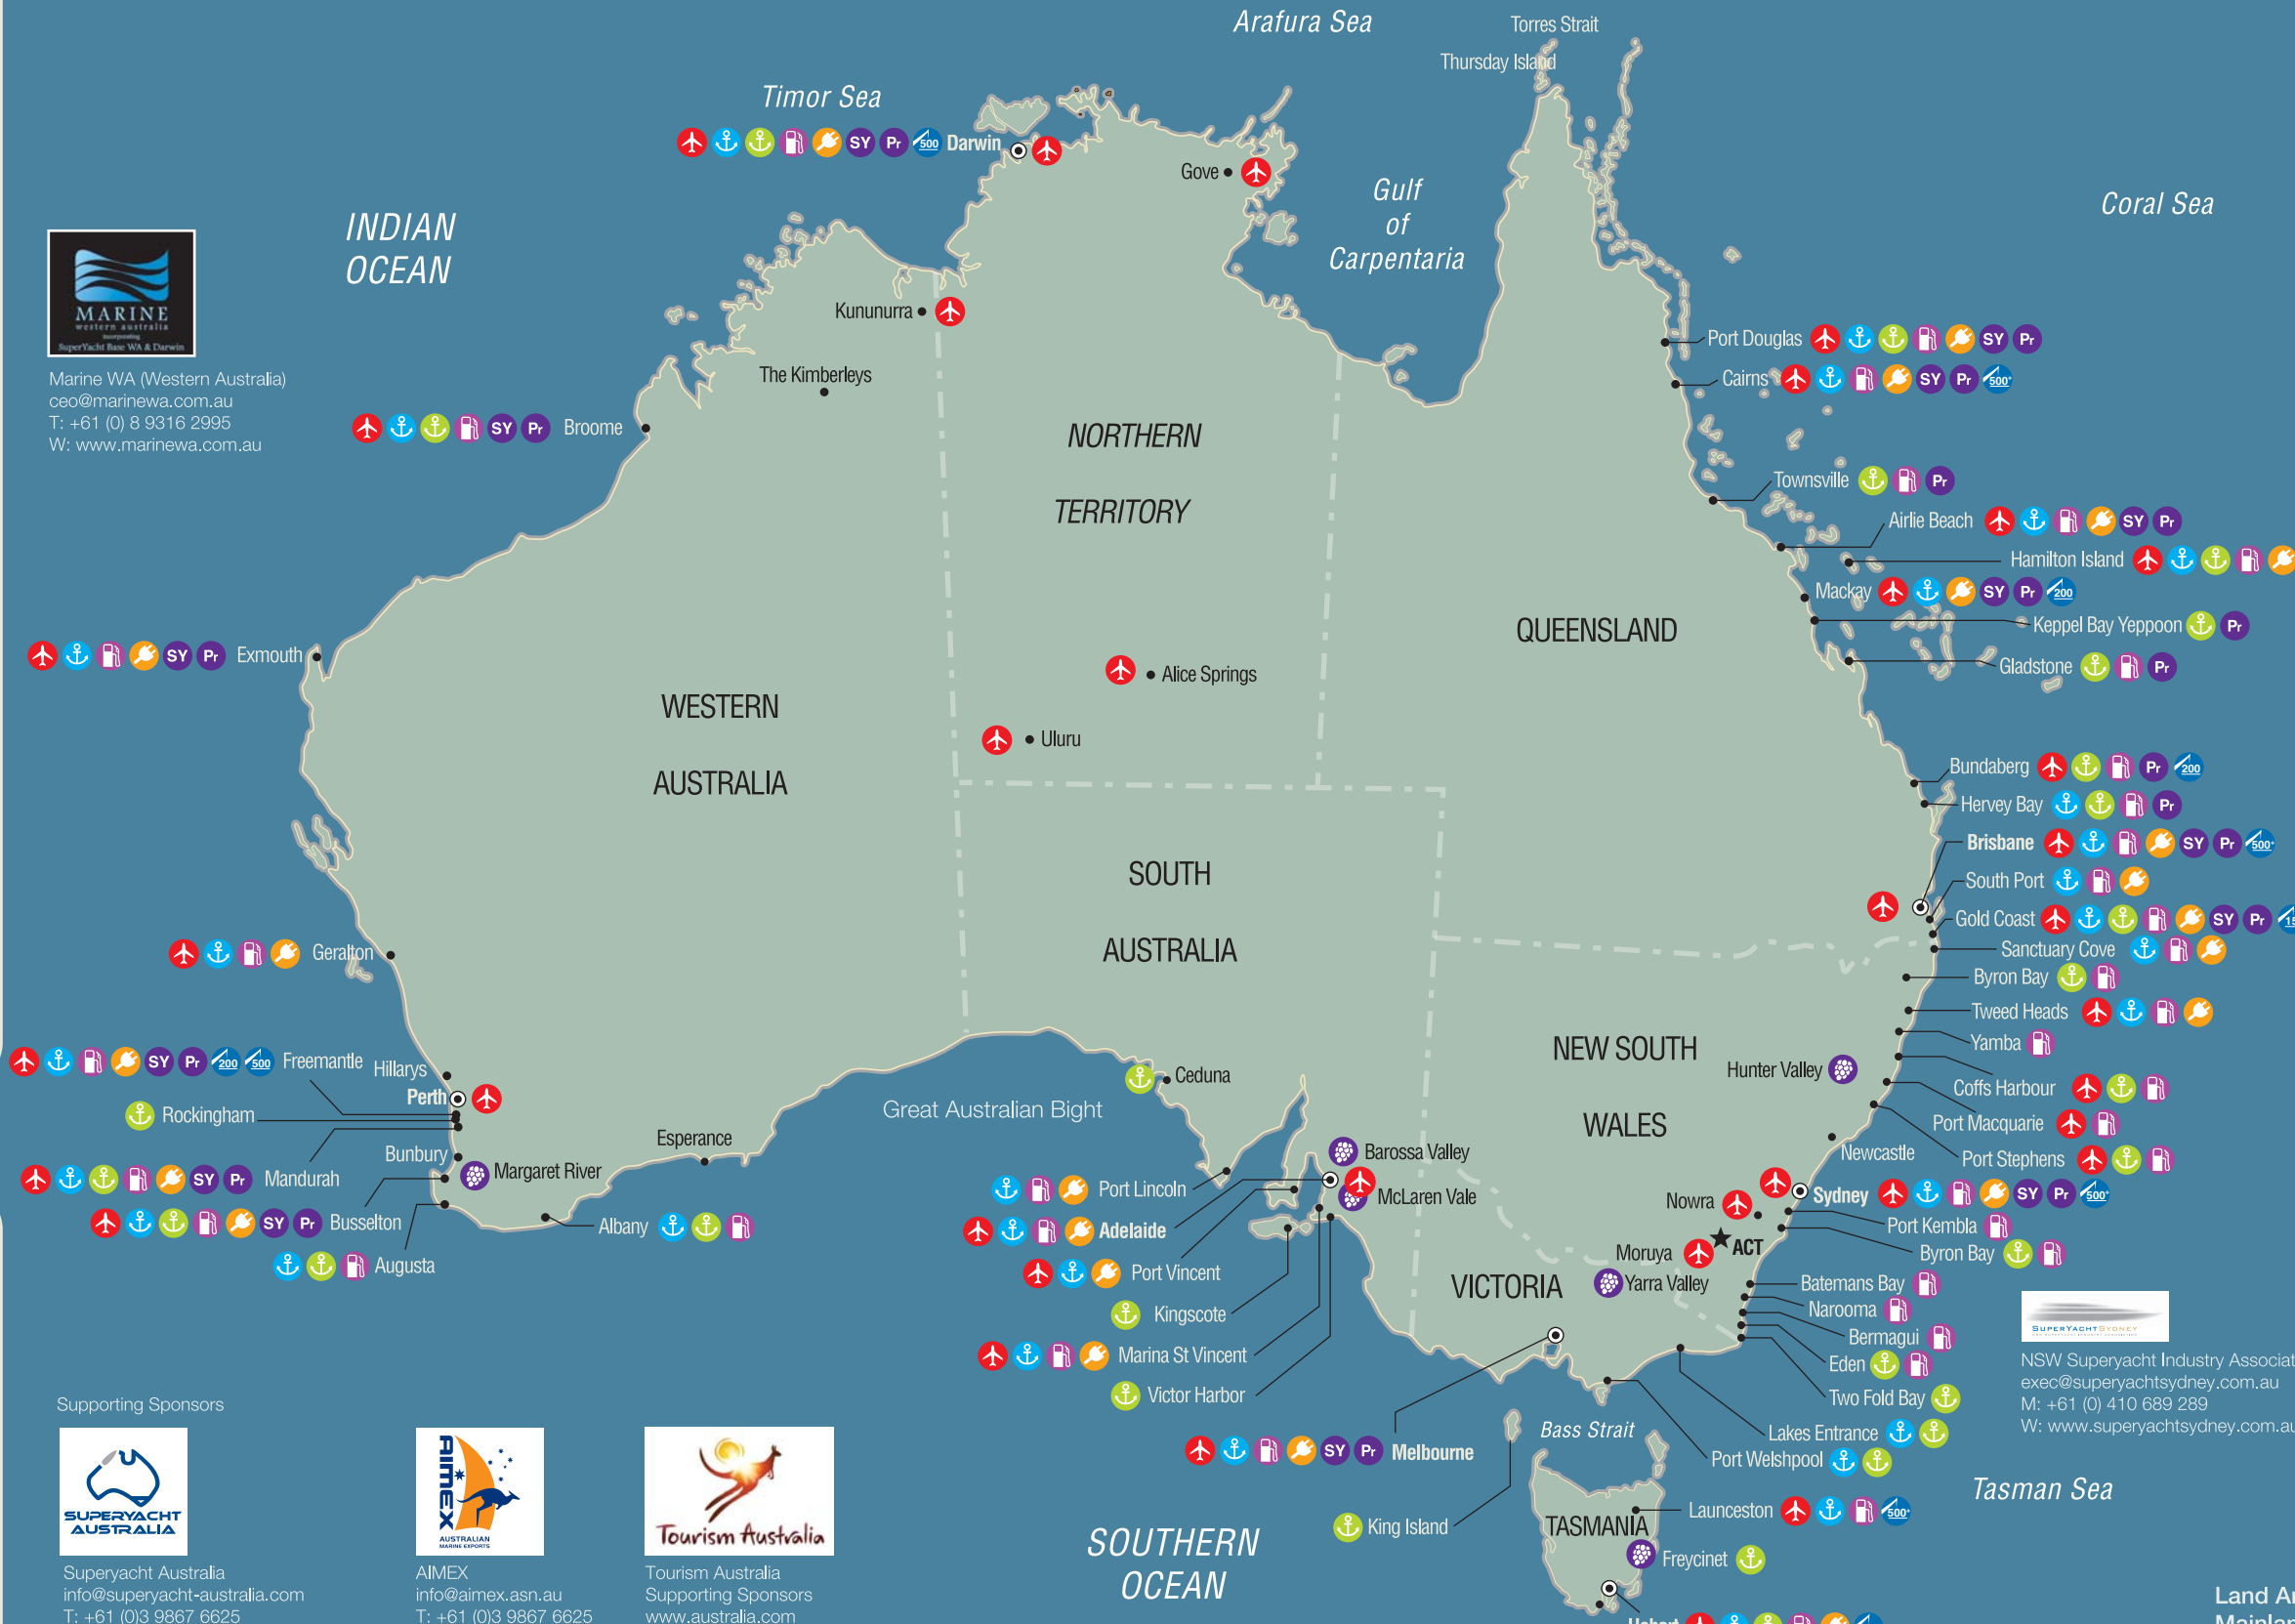

Approx distance in NM

From Fremantle to:	
Broome	1,159'
Darwin	1,770'
Melbourne	1,653'
Male	3,270'
Suez	6,261'
From Adelaide to:	
Bali	989'
Cairns	1,130'
Fremantle	1,770'
Singapore	1,832'
Sydney	2,312'
From Cairns to:	
Brisbane	771'
Darwin	1,130'
Sydney	1,190'
Noumea	1,228'
Auckland	1,969'
From Sydney:	
Brisbane	419'
Melbourne	512'
Auckland	1,185'
Cairns	1,190'
Suva	1,747'
From Melbourne to:	
Hobart	379'
Adelaide	470'
Sydney	512'
Auckland	1467'
Fremantle	1653'
From Hobart to:	
Melbourne	379'
Sydney	630'
Bluff NZ	939'
Macquarie Island	841'
Commonwealth Bay, Antarctica	1,447'
From Adelaide to:	
Port Lincoln	132'
Melbourne	470'
Hobart	732'
Sydney	929'
Fremantle	1,325'
From Lord Howe to:	
Brisbane	364'
Norfolk Island	481'
Auckland	883'
Sydney	451'
Port Vila	922'

Australia

the idyllic cruising destination

Marine WA (Western Australia)
 ceo@marinewa.com.au
 T: +61 (0) 8 9316 2995
 W: www.marinewa.com.au

Superyacht Group Great Barrier Reef
 info@superyachtgroup.com
 M: +61 (0) 458 794 001
 W: www.superyachtgroup.com

Key for Australia's Superyacht capabilities

- Airport
- Berthing/Marina
- Anchorage
- Fueling
- Power
- SY Services
- Provisioning
- Lifting 0-200 tonne
- Lifting 200-500 tonne
- Lifting 500 tonne +
- Wine Regions

Land Area: 7,741,220km²
Mainland Coastline: 34,218km
Population: approx. 21 million